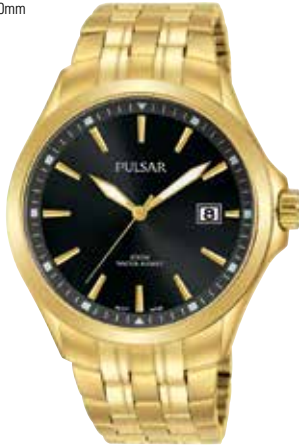

PS9651 \$119

- 38.00mm
- 
- 
- 

PS9657 \$119

## DRESS / CLASSIQUE

**N** PG8345 \$179

PS9626 \$169

PS9627 \$139

PJ6024 \$139

PJ6023 \$129

PG8314 \$139

41.00mm  
SP  
50m