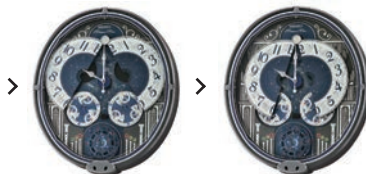

N QXM393N $625
18 1/4" x 15 7/8" x 3 1/2"

One-way rotating pendulum
Pendule rotative unidirectionelle

QXM371B $530
17 1/2" x 16" x 3 3/4"

16 crystals
One-way rotating pendulum

16 cristaux
Pendule rotative unidirectionelle

QXM366S $530
17 1/2" x 16" x 3 3/4"

22 crystals
One-way rotating pendulum

22 cristaux
Pendule rotative unidirectionelle