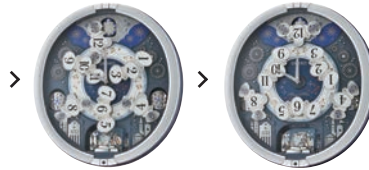

D, E, X, Y, Z

QXM385N \$480
17 1/2" x 16" x 3 7/8"

One-way rotating pendulum
Pendule rotative unidirectionelle

D, W, X, Y, Z

QXM387G \$375
15 3/8" x 15 3/8" x 3 3/4"

QXM375S \$315
16 1/2" x 15 1/4" x 2 3/4"